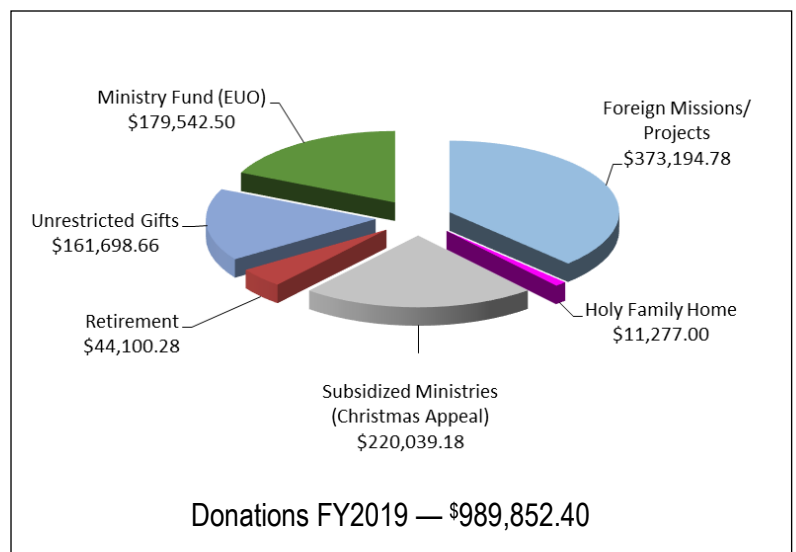

2019 CDP Development Advisory Board

Mrs. Linda Rawe, Chair	Mrs. Amanda Hanselmann
Mr. Nick Birkenhauer, Co-Chair	Ms. Nancy Icard
Mrs. Amy Arlinghaus	Mr. Cliff Kersker
Mr. Rob Birkenhauer	Sr. Emerita McGann, CDP
Mrs. Nancy Bradley	Sr. Georgia Marie Messingschlager, CDP
Mrs. Carol Buemi	Mr. Steve Novak
Mrs. Pam Casebolt	Dr. Marilyn Schleyer, ACDP
Sr. Alice Gerdeman, CDP	Mr. Jay Whittle
Mrs. Nancy Goeke